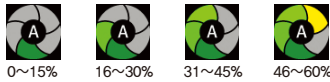

- ① Eco Drive Information
- ② Left Turn Light
- ③ Right Turn Light
- ④ Foot Brake
- ⑤ Steering Wheel Turning Angle (Left, Right, Center)
- ⑥ Gear Position and Level (P, R, N, D, 1, 2, 3, 4, 5, 6)
- ⑦ Acceleration Pedal (0~99% Depending on Depth), RPM
- ⑧ Current Speed, Mileage
- ⑨ Dash Cam Supply Voltage

※ LK-7300 supports text only, instead of graphic icons.
※ Some functions may not work depending on vehicle models and manufacturers.

HIGHLIGHTS